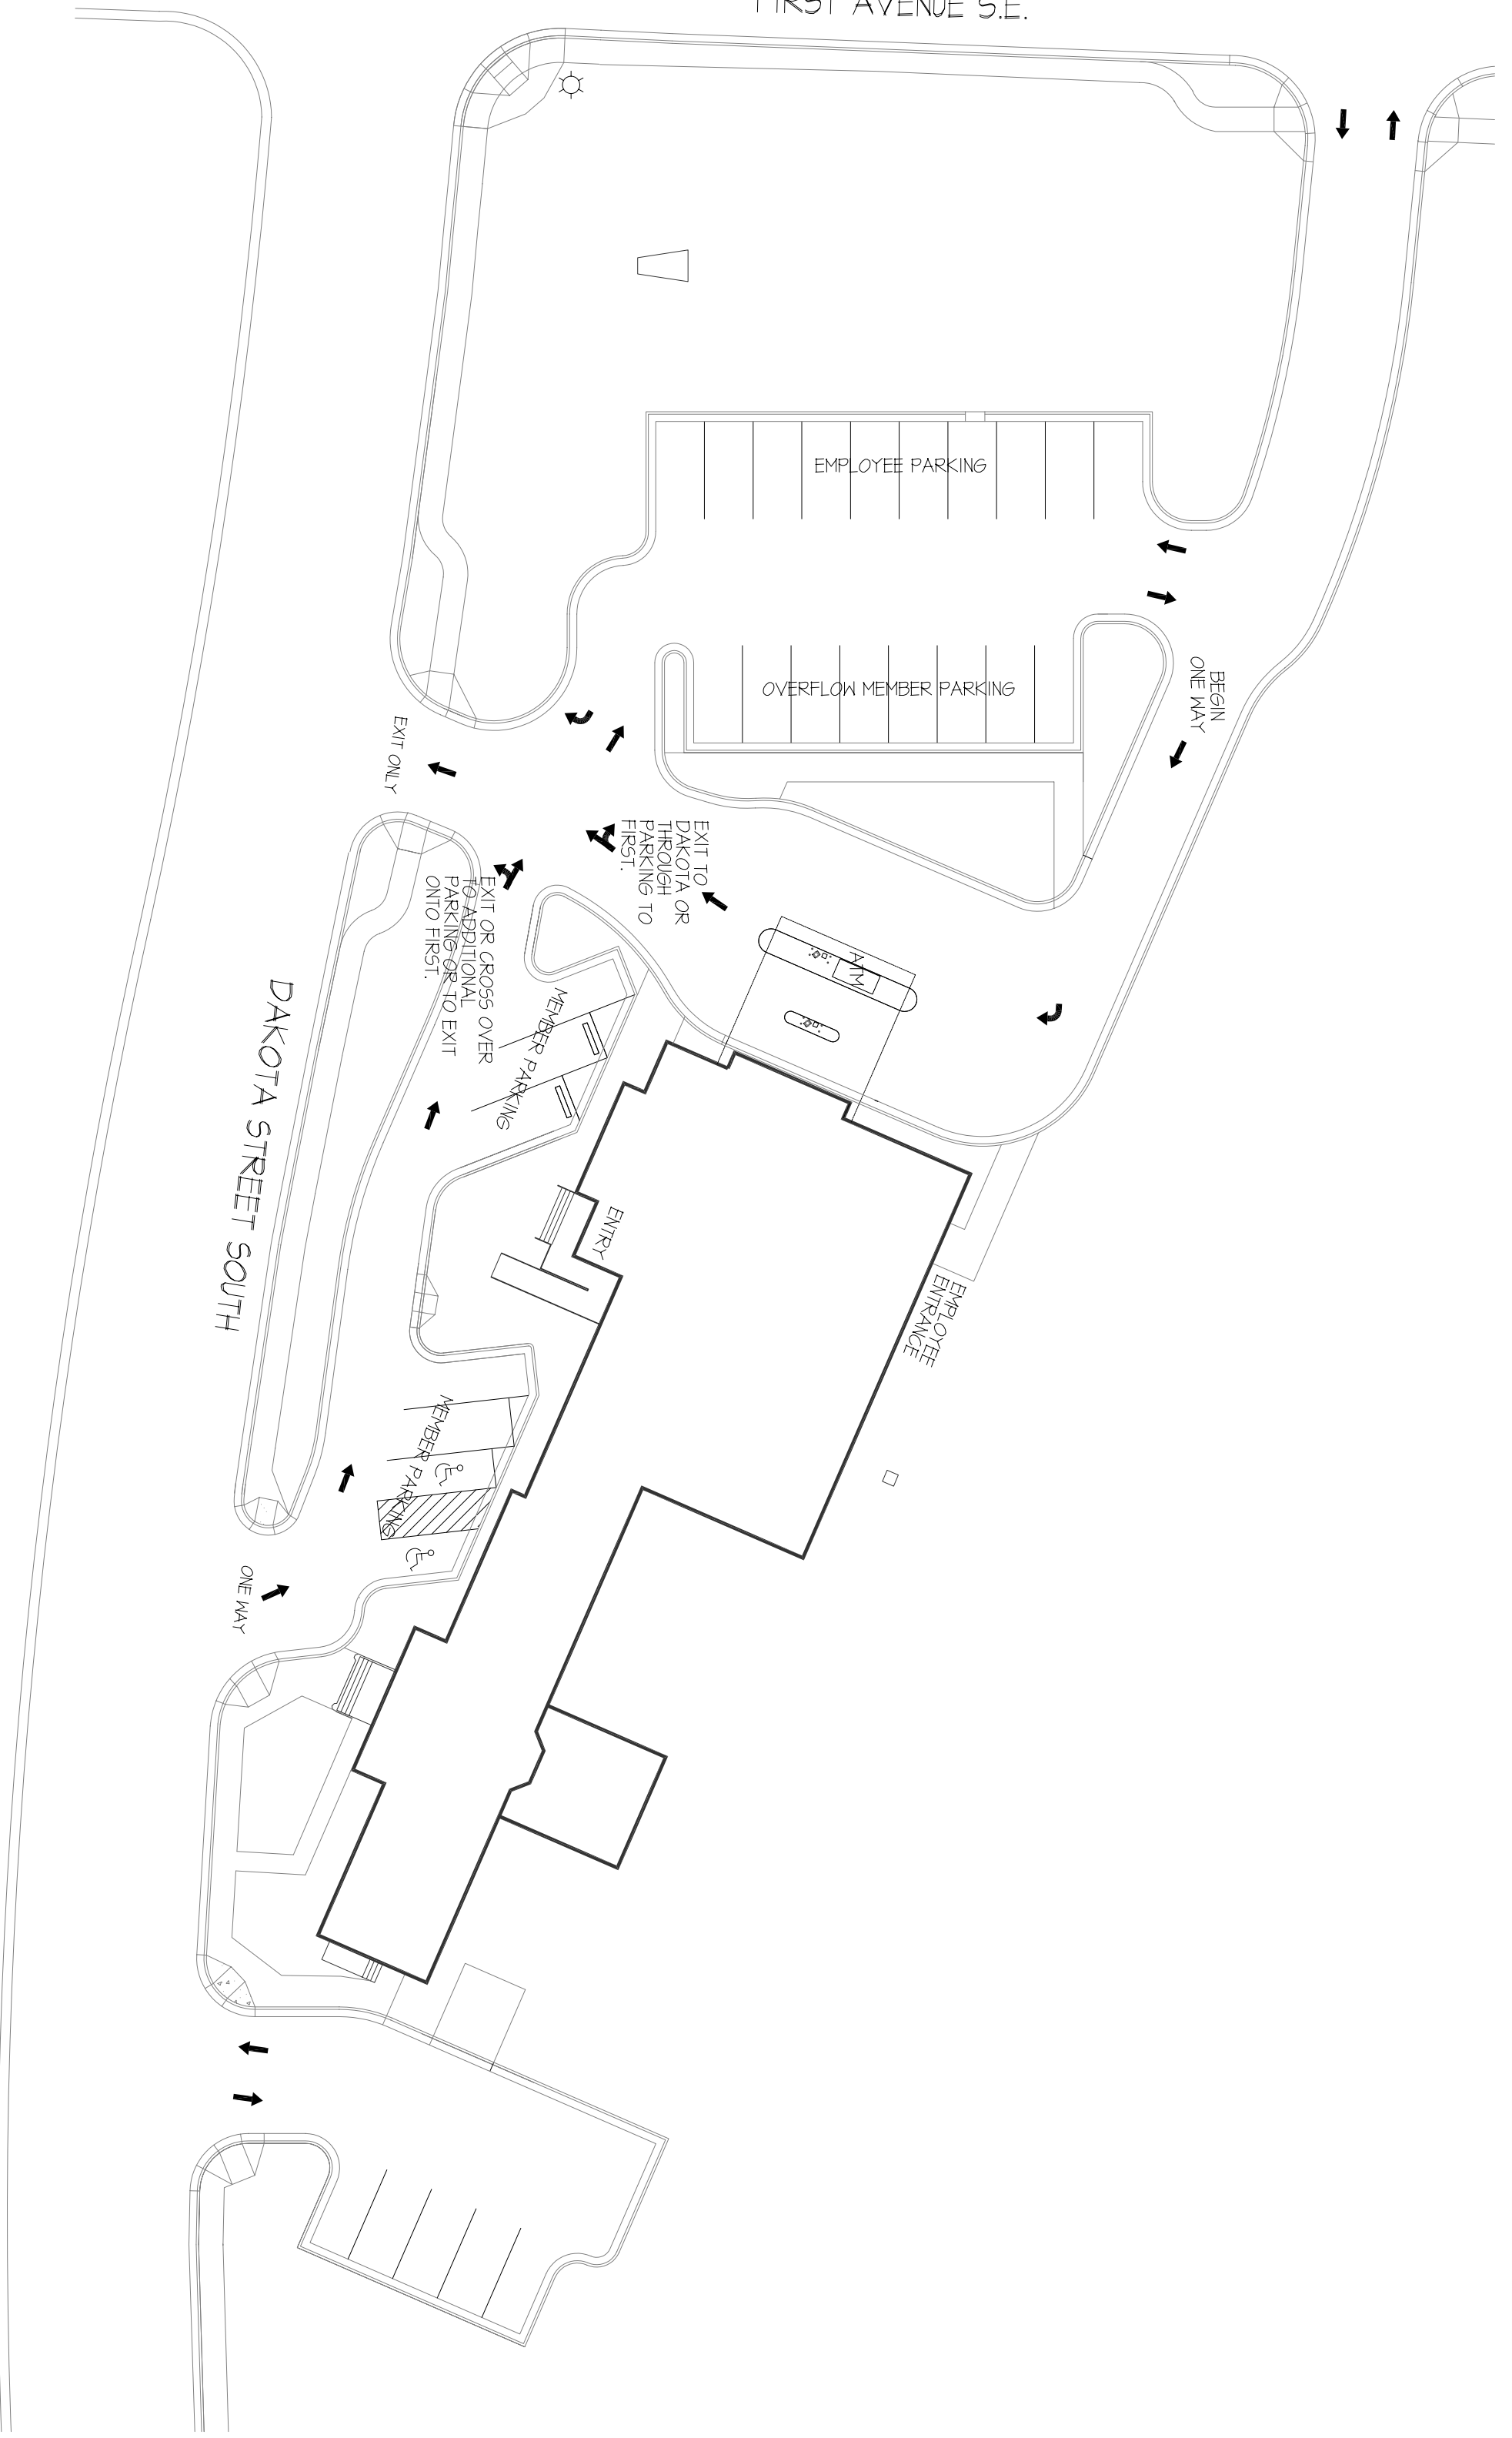

FIRST AVENUE S.E.

DAKOTA STREET SOUTH

EMPLOYEE PARKING

OVERFLOW MEMBER PARKING

EXIT TO DAKOTA OR THROUGH PARKING TO FIRST.

EXIT OR CROSS OVER TO ADDITIONAL PARKING OR TO EXIT ONTO FIRST.

MEMBER PARKING

ENTRY

EMPLOYEE ENTRANCE

ONE WAY

BEGIN ONE WAY

EXIT ONLY

ATM

ATM